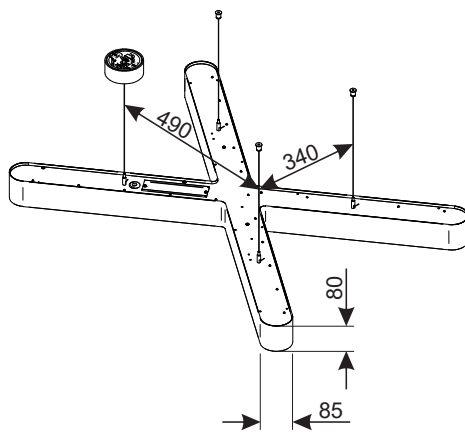

ARTSHAPE X LED

Dimensions/Abmessungen

TYPE	PLW	Light Source	Φ [lm]	Color
ARTSHAPE X LED	31 W	LED	4000	□
ARTSHAPE X LED	62 W	LED	8000	□

Available colour of the light / Erhältliche Lichtfarbe: 830/840

SDCM=3