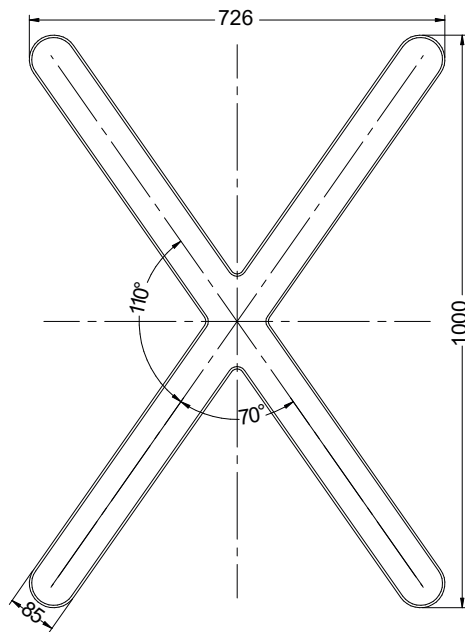

ARTSHAPE X LED

Features/Konstruktion

Modernistic architectural luminaire in shapes of popular geometrical figures and fashionable design of simple form. The luminaire is adjusted to be suspended. It is equipped with highly efficient LED light sources. Various options of luminous flux and colour temperature are available. The sides of the shade are made of thin-walled aluminium profile. In combination with a possibility of painting according to RAL palette, the luminaires allow to achieve a unique arrangement of various premises. Perfectly even surface-emitting is made of material which has very good light transmittance factor and has good diffusion parameters. This luminaire is dedicated to room of high stylistic requirements. It is perfect for hotel atrium, office receptions, architectural studios, conference rooms or halls and corridors in exclusive buildings as well as for theatres or modern shops in shopping centres.

ARTSHAPE X LED

Dimensions/Abmessungen

TYPE	PLW	Light Source	Φ [lm]	Color
ARTSHAPE X LED	31 W	LED	4000	□
ARTSHAPE X LED	62 W	LED	8000	□

Available colour of the light / Erhältliche Lichtfarbe: 830/840

SDCM=3