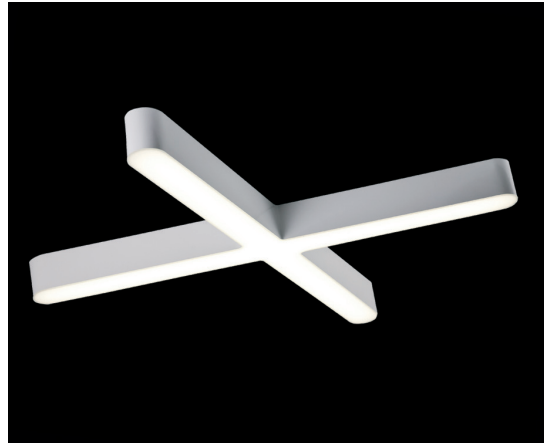

ARTSHAPE X LED